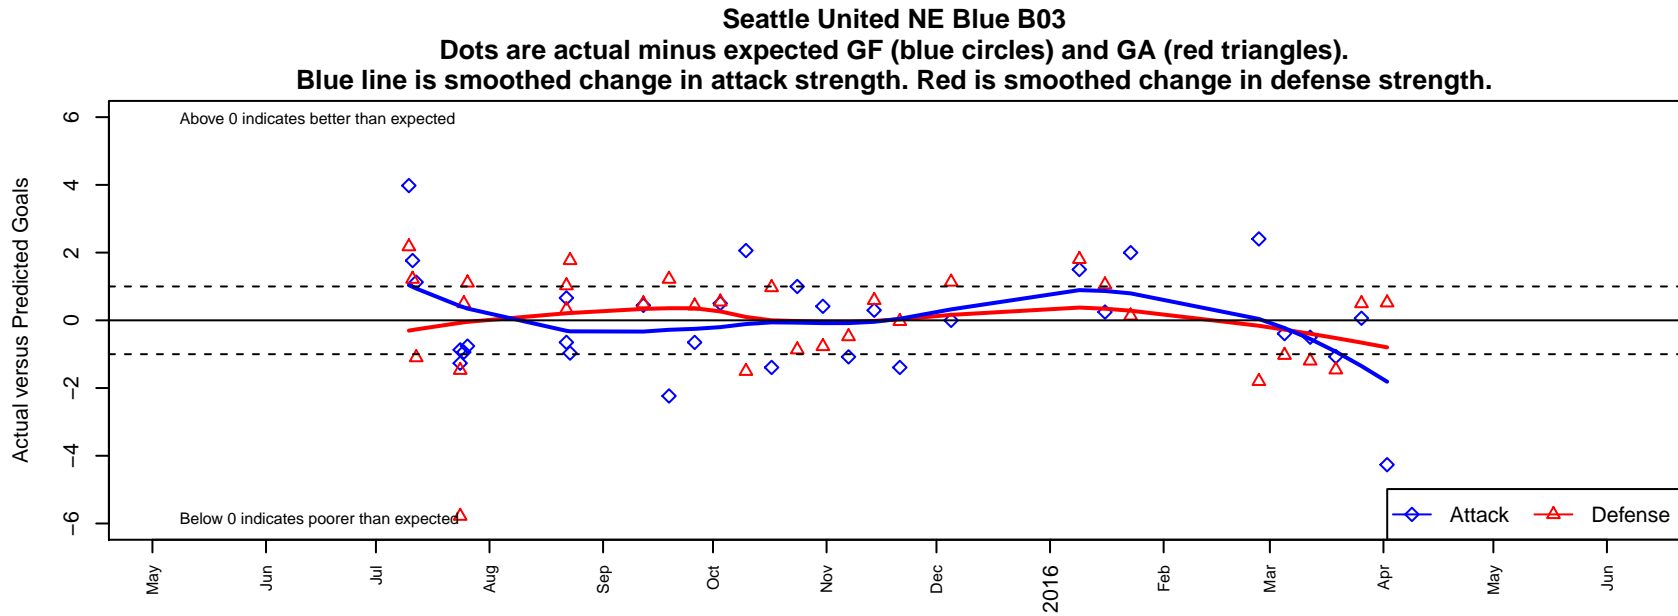

**attack and defense variance (black dot)
relative to other teams
and top 10 in region**

**attack and defense rating
relative to others at age
and all opponents in last 13 months**

Seattle United NE Blue B03

Seattle United Regional
Seattle, WA
B03 total strength=387
attack=0.43 defense=0.13
fall league = NPSL Div 2 U12
spr league = Spr NPSL Div 2 U12

alt names used:
Seattle United Northeast B03
SU NE B03 Blue
Seattle United NE B03 Blue
Seattle United NE B03
Seattle United NE B03 Blue
Seattle United NE B03 Blue

Venues played:
2015 Seattle United Cup BU12 Silver
2015 Crossfire Select BU12 Silver
2015 Island Cup BU12
2015 NPSL Division 2 U12
2015 Founders Cup B03
2015 Spr NPSL Division 2 U12